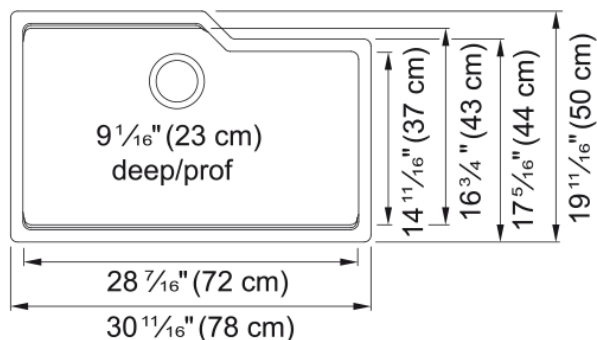

Urban Undermount Sink - MGS2031U-9CHAN | 125.0637.113

Technical Data

Aspect

Sink type	Sink
Type of material	Granite
Number of bowls	1
Color	Champagne
Surface finish	None

Product Dimensions

Exterior size: right to left	30.709
Exterior size: front to back	19.685
Large bowl size: right to left	29.094
Large bowl size: front to back	16.732
Large bowl: depth	9.055

Installation

Minimum cabinet size	36"
----------------------	-----

Product specifications

Installation type	Undermount
Drain hole	3 1/2"
Position of drainer	No drainer

Product identification

Product brand	Kindred
Collection	Urban
Certified by	CUPC